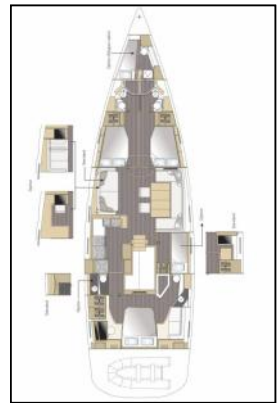

Sailing yacht Jeanneau 64 | Nada III

Yacht ID:	33	Length:	20.10 m
Yacht type:	Sailing yacht	Production year:	2019
Yacht:	Jeanneau 64 Nada III	Cabins:	4
Marina:	Croatia / Marina Veruda, Pula	Persons:	6
		Toilets:	4
Mainsail type:	full batten	Engine:	1 x 180 hp
Steering type:	2 Steering Wheels	Beam:	5.40 m
Genoa type:	furling/roll	Draft:	2.20 m
Deposit:	2.000,00 €		

Comfort: Cockpit cushions,

Deck: Anchor with chain, Bathing platform, Bilge pump - Mechanic, Bimini top, Cockpit table, Cockpit/stern, outside shower, Dinghy, Electric anchor windlass, Hydraulic gangway, Spare anchor (Reserve, Auxiliary anchor), Sprayhood, Swimming ladder, Teak cockpit, Teak deck,